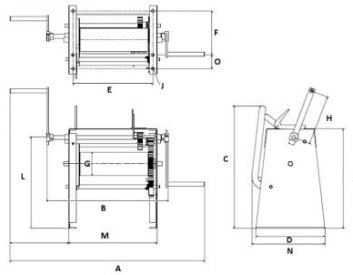

## 659 winch, capacity 600 kg

Pulling crab winch, gear type 600 kg.

Use:

- Pulling/Hauling operations only
- Anchorage of barges for river sailing
- Anchorage and movement of barges, boats...
- Doors manoeuvring
- Pulling work requiring long lengths of rope
- Pulling/hauling of vehicles, wagons, vessels...

### Technical properties

- Steel chassis and drum.
- Rugged and tested mechanical construction.
- Straight cut gearing, high tensile steel.
- Manual band brake (lever or wheel).
- Two speeds.
- Large rope capacities.
- Standard crank handle.
- Options: manoeuvring hand wheel and marine painting, consult us.

### Technical characteristics of 659 winch, capacity 600 kg

References	659600
Capacity 1st layer kg	900
Capacity top layer kg	600
Nb of layers	8
Wire rope cap. 1st layer m	32
Wire rope cap. top layer m	346
Travel/crank revolution mm	88.5
Wire rope Ø mm	5
Weight (without wire rope) kg	70

## Dimensions

References	659600
A mm	1235
B mm	715
E mm	460
F mm	310
G mm	∅ 133
H mm	360
J mm	15
L mm	605
M mm	515
N mm	440
O mm	50
P mm	645