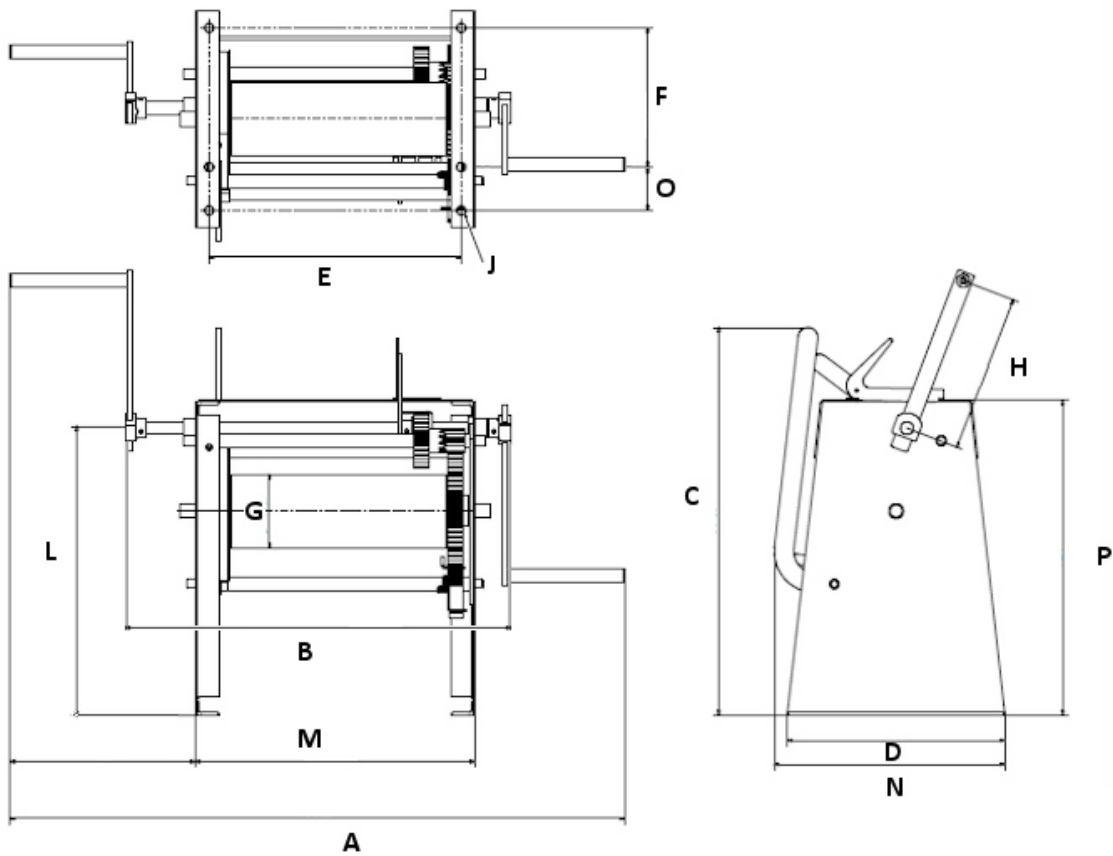

## 659 winch, capacity 600 kg

Pulling crab winch, gear type 600 kg.

Use:

- Pulling/Hauling operations only
- Anchorage of barges for river sailing
- Anchorage and movement of barges, boats...
- Doors manoeuvring
- Pulling work requiring long lengths of rope
- Pulling/hauling of vehicles, wagons, vessels...

### Technical properties

- Steel chassis and drum.
- Rugged and tested mechanical construction.
- Straight cut gearing, high tensile steel.
- Manual band brake (lever or wheel).
- Two speeds.
- Large rope capacities.
- Standard crank handle.
- Options: manoeuvring hand wheel and marine painting, consult us.

### Technical characteristics of 659 winch, capacity 600 kg

References	659600
Capacity 1st layer kg	900
Capacity top layer kg	600
Nb of layers	8
Wire rope cap. 1st layer m	32
Wire rope cap. top layer m	346
Travel/crank revolution mm	88.5
Wire rope Ø mm	5
Weight (without wire rope) kg	70

## Dimensions

References	659600
A mm	1235
B mm	715
E mm	460
F mm	310
G mm	∅ 133
H mm	360
J mm	15
L mm	605
M mm	515
N mm	440
O mm	50
P mm	645